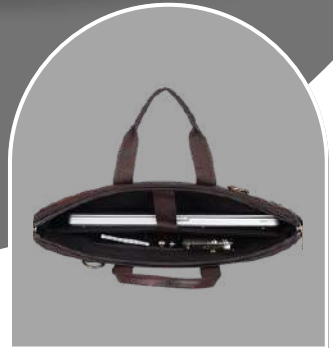

**AVAILABLE
COLOURS**

200 PCS

Ready Stock in 2-3 days

ADM

PRESTIGE
GLIDE

YOUR
CUSTOMISED
LOGO
EMBOSS/PRINT.

MATERIAL: PURE LEATHER
NO. OF POCKETS: 3
NO. OF COMPARTMENTS: 1
DIMENSIONS: LxHxW: 16 x 12 x 3 inch.
EXPANDABLE BOTTOM
LAPTOP SLEEVE: WITH CUSHION
CAPACITY: 15 LITRE

AVAILABLE
COLOURS

200 PCS

Ready Stock in 2-3 days

ADM

NOBLE
NAVIGATOR

YOUR
CUSTOMISED
LOGO
EMBOSS/PRINT.

MATERIAL: PURE LEATHER
NO. OF POCKETS: 3
NO. OF COMPARTMENTS: 1
DIMENSIONS: LxHxW: 15 x 10.5 x 2.5 inch.
LAPTOP SLEEVE: WITH CUSHION
CAPACITY: 15 LITRE