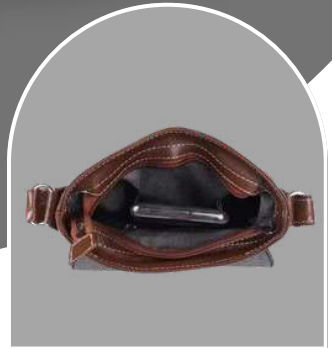

**AVAILABLE
COLOURS**

200 PCS

Ready Stock in 2-3 days

ADM
PINNACLE

YOUR CUSTOMISED
LOGO
EMBOSS/PRINT.

MATERIAL: PURE LEATHER
NO. OF POCKETS: 3
NO. OF COMPARTMENTS: 1
DIMENSIONS: LxHxW: 7.5 x 8.5 x 1.5 inch.

**AVAILABLE
COLOURS**

200 PCS

Ready Stock in 2-3 days

ADM

QUIVER

YOUR CUSTOMISED
LOGO
EMBOSS/PRINT.

MATERIAL: PURE LEATHER
NO. OF POCKETS: 5
NO. OF COMPARTMENTS: 2
DIMENSIONS: LxHxW: 8 x 9 x 4 inch.

AVAILABLE
COLOURS